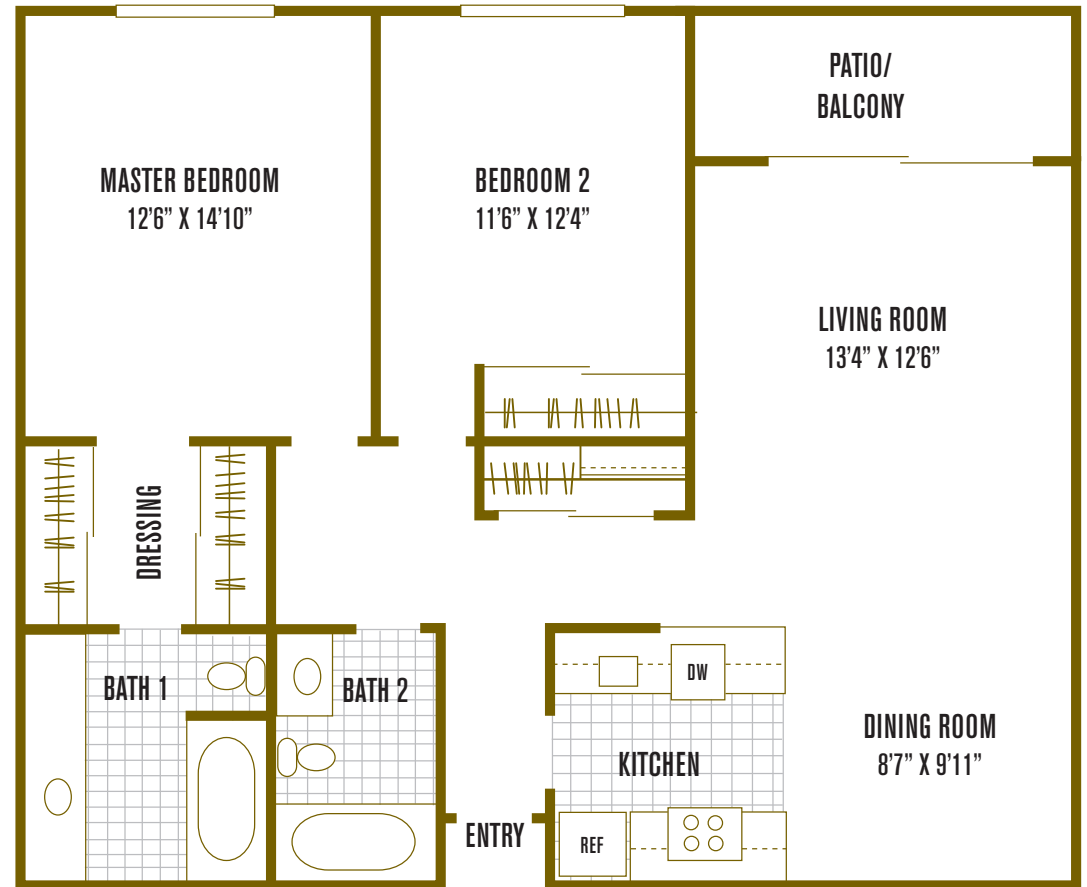

BALLENA VILLAGE

APARTMENT HOMES

1375 Ballena Blvd

Alameda, CA 94501

p: 510.865.2225 | f: 510.865.1015

www.ExperienceBallenaVillage.com

An impressive master bedroom graced by an oversized window bathes your peaceful retreat with warm, golden light. Abundant closets and living space, combined with dozens of other thoughtful features make this home a great choice.

residence 6

2 Bedrooms | 2 Bathrooms | Three-story Building | 1035 sq. ft.

notes: _____

All room dimensions and square footages are approximate.