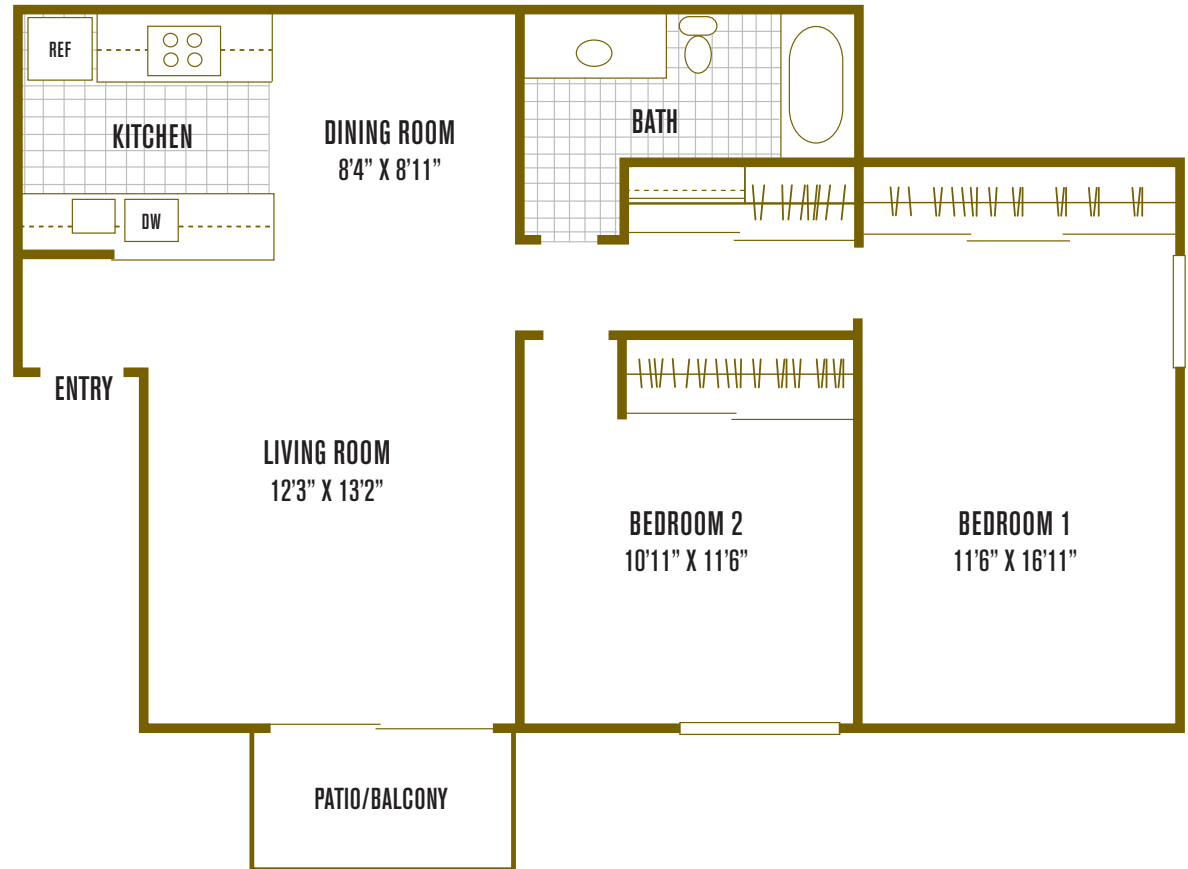

## residence 5

2 Bedrooms | 1 Bathroom | Two-story Garden Building | 902 sq. ft.

notes: \_\_\_\_\_  
\_\_\_\_\_  
\_\_\_\_\_  
\_\_\_\_\_

All room dimensions and square footages are approximate.