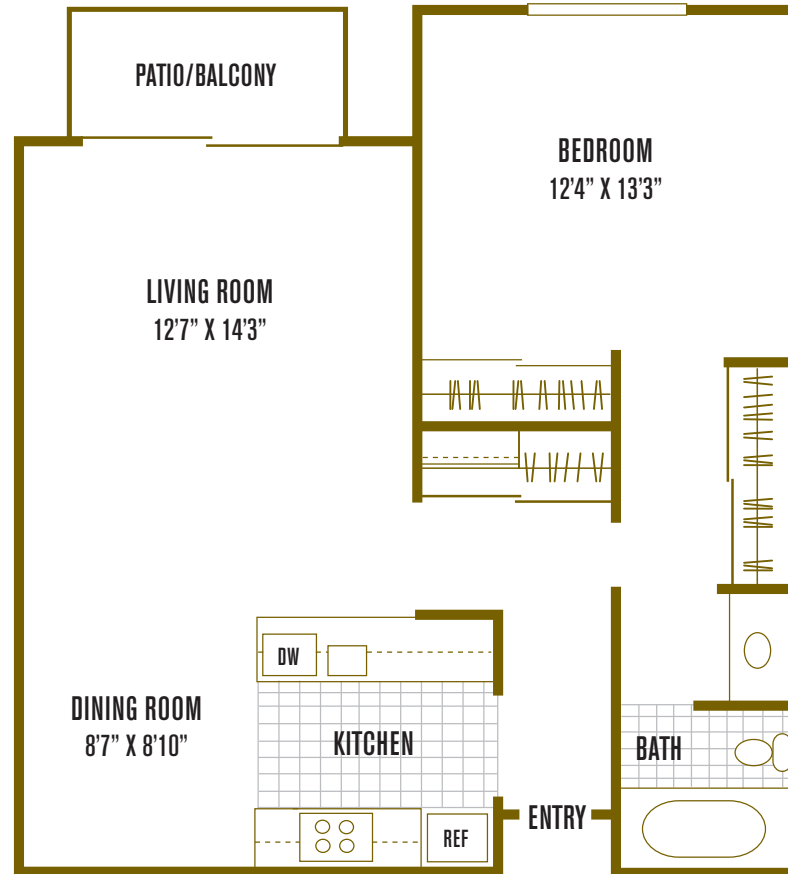

BALLENA VILLAGE

APARTMENT HOMES

1375 Ballena Blvd

Alameda, CA 94501

p: 510.865.2225 | f: 510.865.1015

www.ExperienceBallenaVillage

The architect had the “fashion-forward” person in mind when this floorplan was designed—boasting three spacious closets, you will have room for your entire wardrobe and then some.

If you enjoy cooking, you will appreciate the name-brand appliances and abundant counter and cabinet space.

residence 3

1 Bedroom | 1 Bathroom | Three-story Building | 745 sq. ft.

notes: _____

All room dimensions and square footages are approximate.