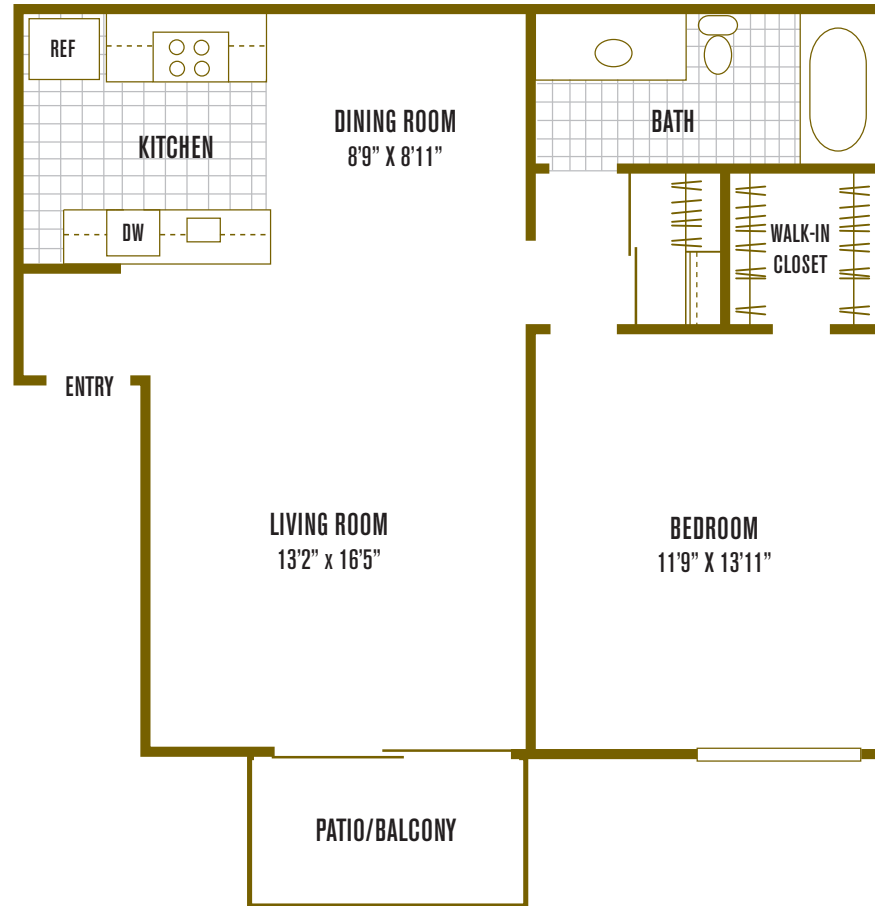

BALLENA VILLAGE

APARTMENT HOMES

1375 Ballena Blvd

Alameda, CA 94501

p: 510.865.2225 | f: 510.865.1015

www.ExperienceBallenaVillage.com

Harmonious living is exemplified in this residence. This popular floorplan provides you with stylish, yet practical, features that will complement your lifestyle.

residence 2

1 Bedroom | 1 Bathroom | Two-story Garden Building | 680 sq. ft.

notes: _____

All room dimensions and square footages are approximate.